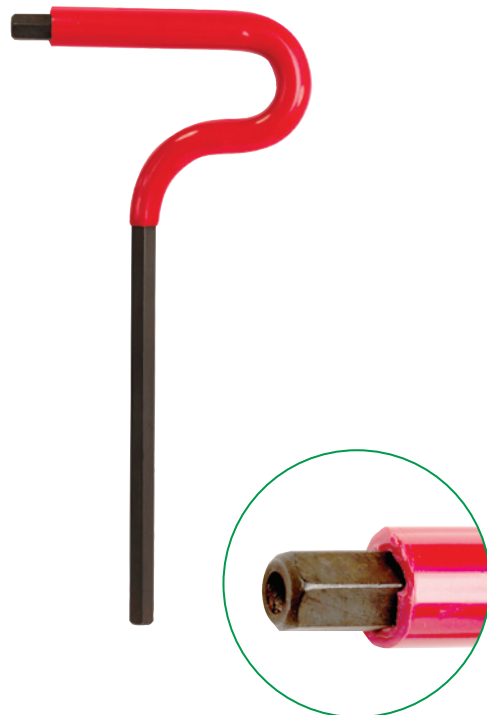

BW-516 - T Handle Security Wrench 5/16" - Data Sheet

Tamper proof wrench for use on tamper-proof cross-connect cabinets, MESA and CATV closures. Recessed at both ends, 1/4" deep. Red plastic handle for user comfort.

SPECIFICATIONS	
Size	5/16"
Hole Depth	0.25 inches
Color	Red Handle
Overall Length	7-1/2" (190.5mm)
Weight	0.426 lbs
UPC No.	811490016668