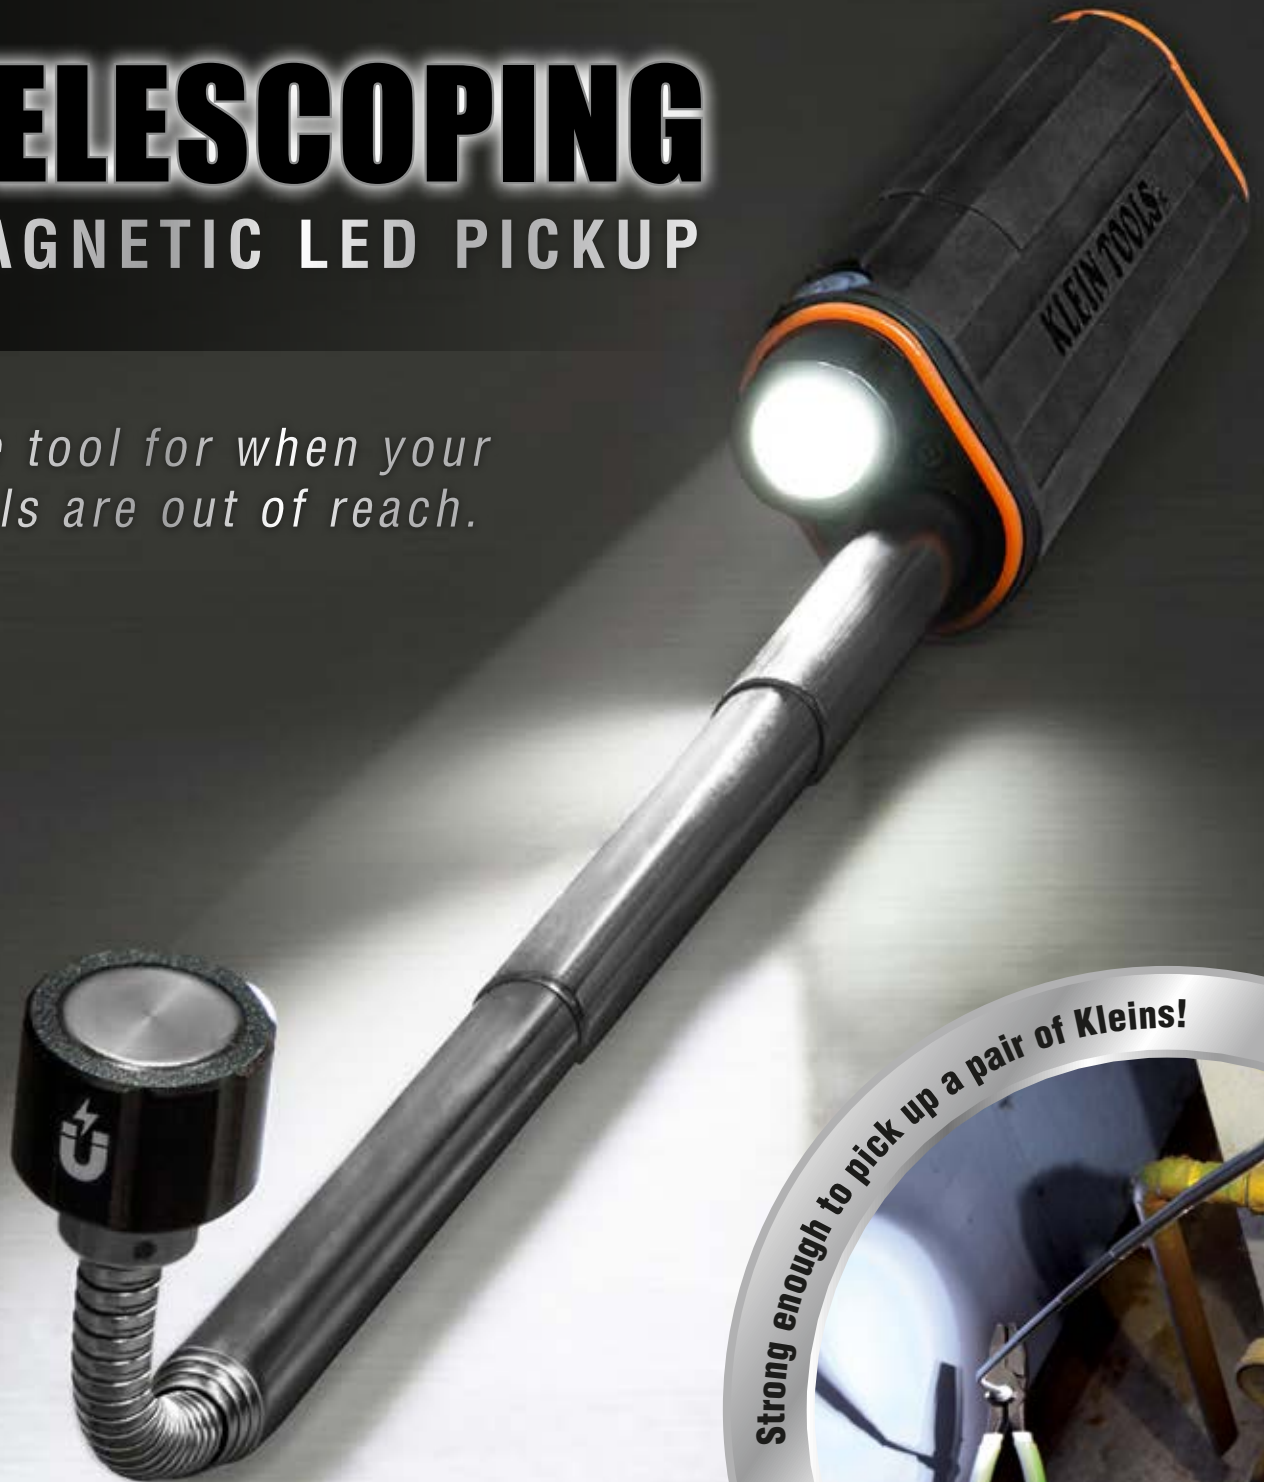

TELESCOPING MAGNETIC LED PICKUP

*The tool for when your
tools are out of reach.*

Strong enough to pick up a pair of Kleins!

**KLEIN
TOOLS** 
For Professionals... Since 1857™

TELESCOPING MAGNETIC LED PICKUP

Klein's new Telescoping LED Pickup Tool allows you to retrieve any magnetic tool or part—the ones that always seem to drop out of reach. The telescoping arm extends almost two feet, and the gooseneck end allows you to reach around into the tough spots. When you're in low light, the LED provides light to guide you to your tool and back. The Telescoping Magnetic LED Pickup allows you to reclaim your dropped tools, making this a must for your tool bag.

2 X AAA ALKALINE BATTERIES (INCLUDED)

MAGNETIC HEAD WITH
2 LB (.9 KG) PICKUP STRENGTH

22" (559 MM)
TELESCOPING
ARM

Cat. No.	UPC 0-92644+	Description	Dimensions
56027	56027-9	Telescoping Magnetic LED Pickup Tool	6.25" x 1.6" x 1.2" (159 x 41 x 31 mm)