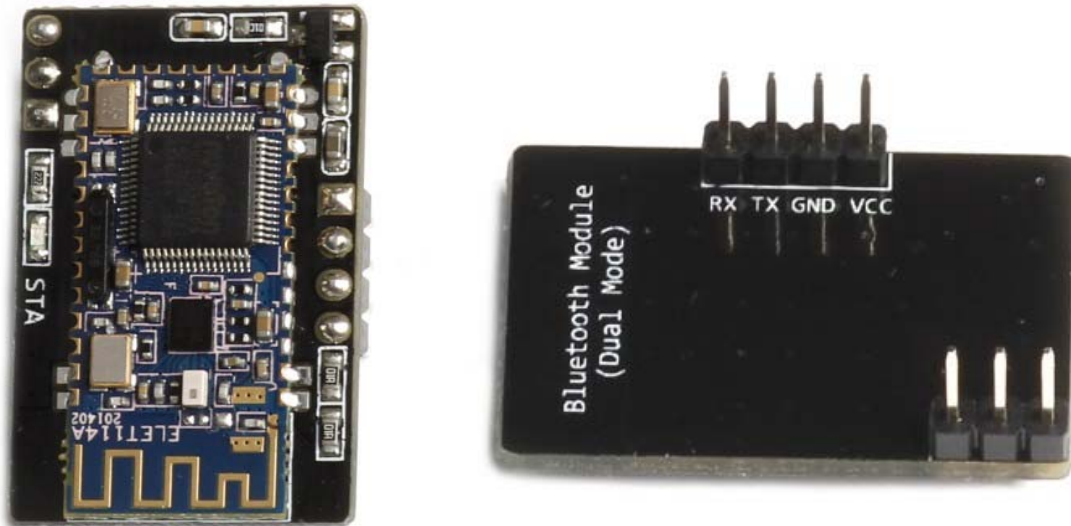

Bluetooth Module

SKU:13035 Weight:5.00 Gram

Description:

This Bluetooth module is designed specially for individual users or family to play fun. You can use your smart phones or computers (Bluetooth enabled) to control the mBots wirelessly with this module.

Features:

- Android&IOS App provided for users to play in different scenes
- Easy to work with mBlock software for graphical programming

Specifications:

- Operating Voltage: 5V DC power;
- Version: Bluetooth 2.0 and 4.0 compatible;
- Level Output Voltage: 5V/high, 0V/low;
- Dimension: 30mm*20mm*14mm (Length x Width x Height)